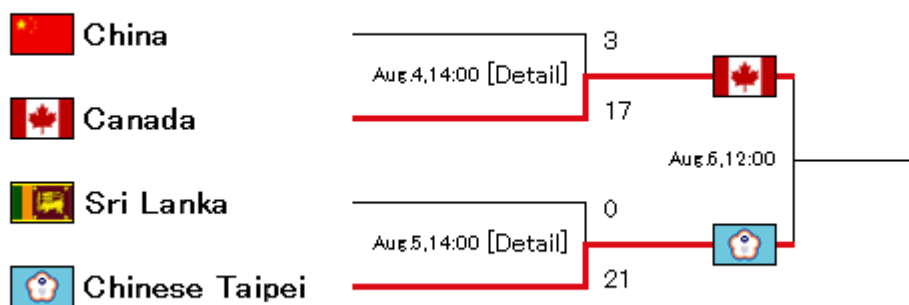

Ranking Decider (5th - 8th Place)