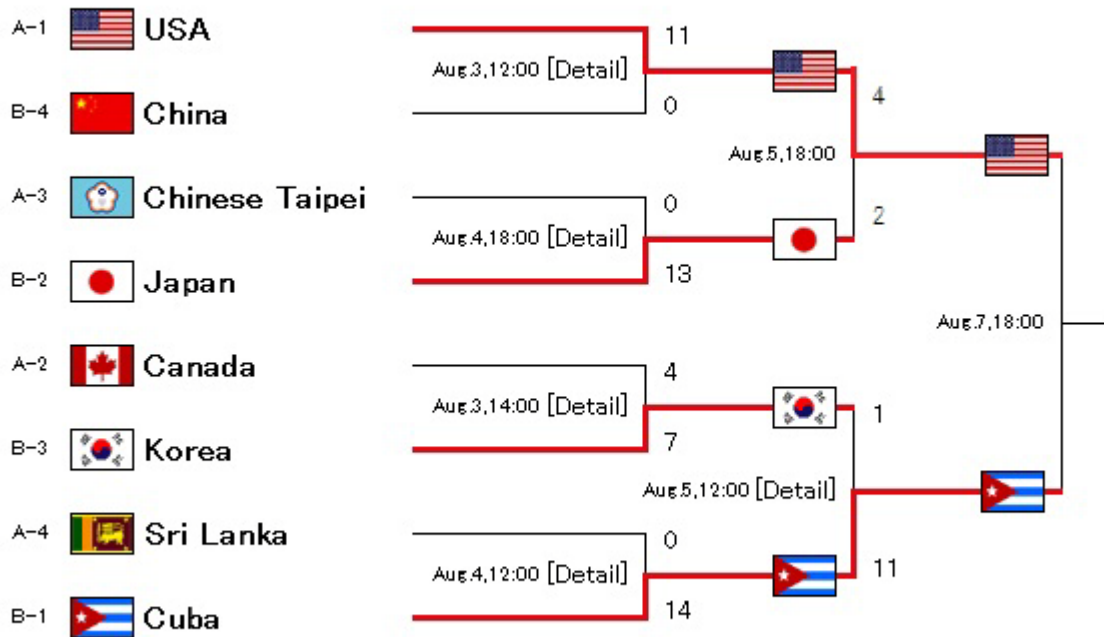

※Jingu = Meiji Jingu Stadium

U-S = Utsumi - Shimaoka Ballpark

Y'hama = Yokohama Stadium

KAIT = KAIT Stadium

Pool A

						Game	W	L	Ave.
1	 U.S.A.	-	W 8-1	W 8-7	W 15-0	3	3	0	1.000
2	 Canada	L 1-8	-	W 3-2	W 18-0	3	2	1	0.667
3	 Chinese Taipei	L 7-8	L 2-3	-	W 16-0	3	1	2	.333
4	 Sri Lanka	L 0-15	L 0-18	L 0-16	-	3	0	3	.000

Pool B

						Game	W	L	Ave.
1	 Cuba	-	W 12-7	W 18-0	W 15-0	3	3	0	1.000
2	 Japan	L 7-12	-	W 4-0	W 15-0	3	2	1	.667
3	 Korea	L 0-18	L 0-4	-	W 13-4	3	1	2	.333
4	 China	L 0-15	L 0-15	L 4-13	-	3	0	3	.000

Bronze Medal Match